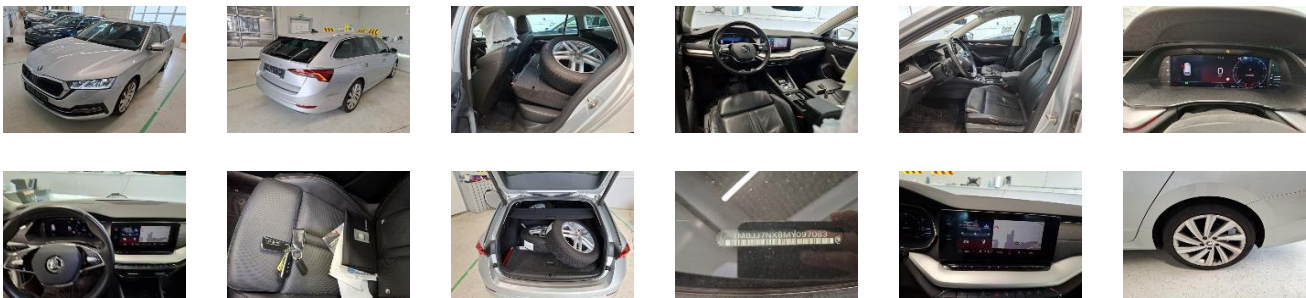

Vehicle details

VIN	TMBJJ7NX8 MY097083	Brand	SKODA	Maintenance date	-
Licence Plate	AM190IL	Model	OCTAVIA Combi 2,0 TDI Premium DSG 110KW	Maintenance mileage	-
Registration date	29/03/2021	Year	1000	Exterior Color	Silver Metallic
Odometer	188 301 km	Engine size	1968	interior Color	Black
Fuel	Diesel	Body Type	Estate	Next technical inspection	01/03/2026
Seats	-	Transmission	Automatic	CO2	-
Doors	5	Gears	-		

Inspection Details

Inspection date	29/09/2025	Inspection loc.	Hödlmayr Logistics GmbH

Generic equipment

Automated air-conditioning	✓
Cruise control	✓
Rain and light sensor	✓
Leather	✓
GPS system	✓
Xenon projectors	✓
Anti-fog lights	✓
Front radars	✓
Alloy wheel rims	✓
Reversing radars	✓
Reversing camera	✓
Automatic Gearbox	✓
Heating seats	✓
Electric seats	✓

Removable element

Technical Document

User manual	✓
Log books	✓
Spare key	✓
Remote key	✓

Tyres

Pirelli 225/45/18 Y Summer 3.4 mm		Pirelli 225/45/18 Y Summer 3.3 mm	
Pirelli 225/45/18 Y Summer 3.7 mm		Pirelli 225/45/18 Y Summer 3.6 mm	

Exterior